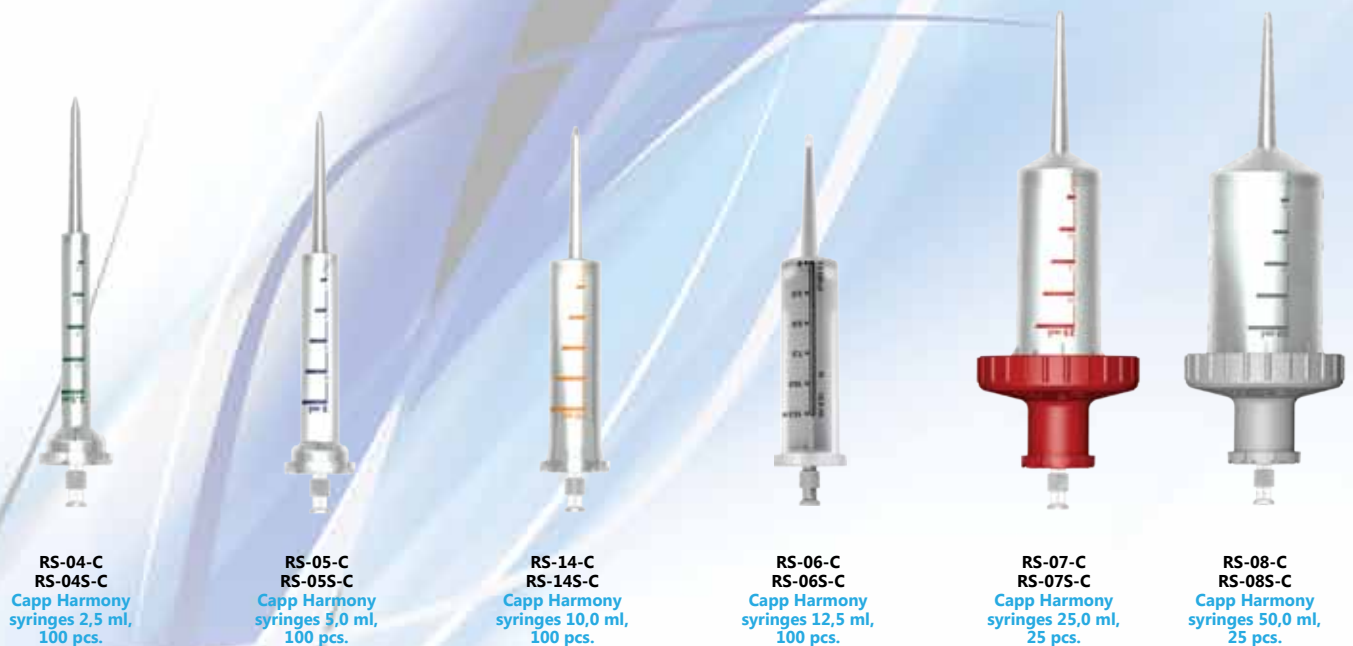

TEL. (+45) 6613 6140
FAX. (+45) 6613 2770

MAIL: INFO@CAPP.DK
WEB: WWW.CAPP.DK

Fully compatible	Fully compatible	Not compatible	Fully compatible	Fully compatible	Fully compatible
Fully compatible	Fully compatible	Fully compatible	Fully compatible	Fully compatible	Fully compatible
Fully compatible	Fully compatible	Not compatible	Fully compatible	Fully compatible	Fully compatible
Fully compatible	Fully compatible	Fully compatible	Not compatible	Fully compatible	Fully compatible
Fully compatible	Fully compatible	Fully compatible	Not compatible	Fully compatible	Fully compatible
Fully compatible	Fully compatible	Not compatible	Fully compatible	Fully compatible	Fully compatible
Fully compatible	Fully compatible	Not compatible	Fully compatible	Fully compatible	Fully compatible
Fully compatible	Fully compatible	Fully compatible	Fully compatible	Fully compatible	Fully compatible
Fully compatible	Fully compatible	Not compatible	Fully compatible	Fully compatible	Fully compatible
Not compatible	Not compatible	Not compatible	Fully compatible	Not compatible	Not compatible
Fully compatible	Fully compatible	Fully compatible	Fully compatible	Fully compatible	Fully compatible
Fully compatible	Fully compatible	Not compatible	Fully compatible	Fully compatible	Fully compatible